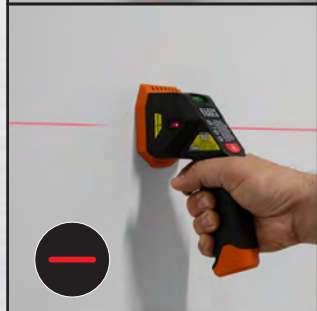

# STUD FINDERS

Precise and accurate stud detection

**UP TO 1.5" AUTO  
DEPTH SCAN**

**ELECTRONIC STUD FINDER  
WITH CROSS-LINE LASERS  
(ESF150LL)**

**ELECTRONIC STUD FINDER  
(ESF150)**

**POWERFUL  
RARE-EARTH MAGNET**

# ELECTRONIC STUD FINDERS

The Electronic Stud Finder comes in two models: one with a cross-line laser feature and one without. Both detect wood and metal studs with auto deep scan up to 1-1/2", featuring bright LEDs and mutable alerts to indicate full stud width. An ergonomic grip, HOLD mode, and protective felt pads make it user-friendly, while the rugged design withstands drops up to 6.6'. Calibrate prior to use.

Bright LEDs and audible alerts provide clear stud identification

Indents for easy markings and felt pads protect walls

Ergonomically designed with a handheld grip

ESF100

ESF150LL

Use lasers independently or together (Cat. No. ESF150LL)

# MAGNETIC STUD FINDER

The Compact Magnetic Stud Finder detects metal studs and fasteners within wooden studs, using a powerful Rare-Earth magnet for fast, accurate stud location. It includes felt pads to safeguard drywall and plaster walls. Use multiple stud finders as reference points while working. Withstands drops up to 9.9'.