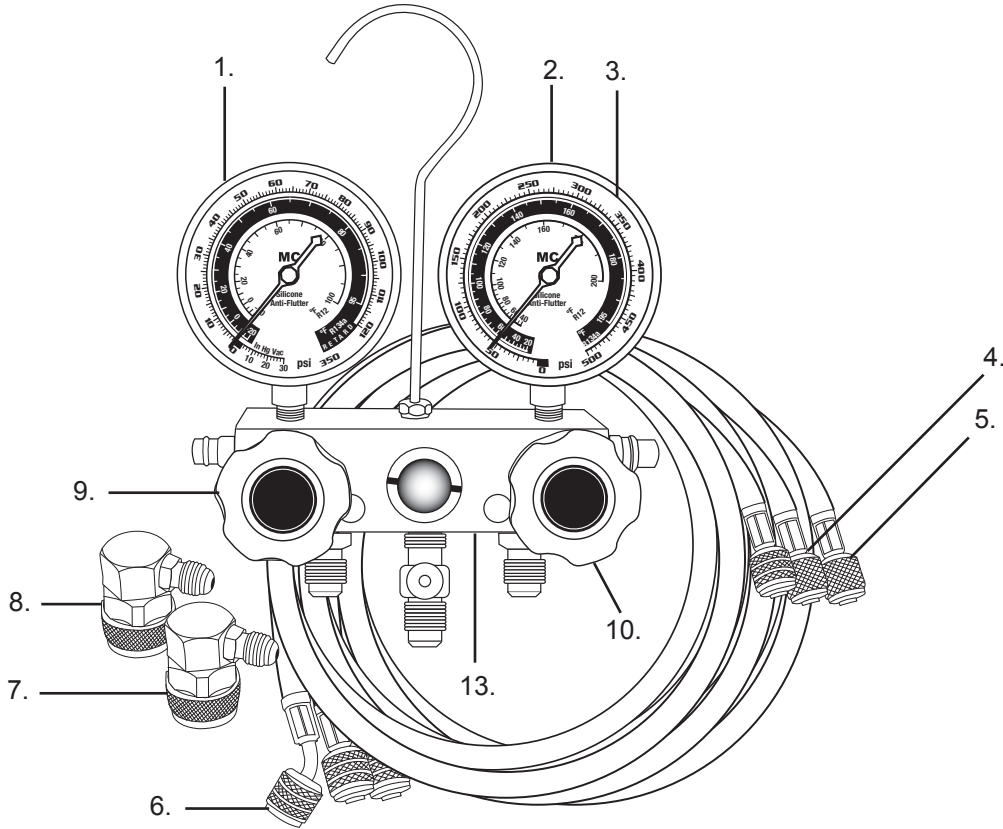

**Mastercool**<sup>®</sup> Inc.  
*"World Class Quality"*

**AUTOMOTIVE R134a  
 MANIFOLD GAUGE SET**

**REPAIRABLE PARTS BREAKDOWN  
 (89660)**

REF. #	DESCRIPTION	PART #
1.	Low side gauge 2 1/2" (blue)	85350
2.	High side gauge 2 1/2" (red)	85500
3.	2 1/2" Lens (push in type)	85253-E
4.	Red Hose	89660-3
5.	Blue Hose	89660-1
6.	Yellow Hose	89660-2
7.	Economy High Side Coupler	66434-R
8.	Economy Low Side Coupler	66534-R
9.	Knob only, low side, blue	85211-R
10.	Knob only, high side only, red	85212-R
11.	O-ring for 66434-R (High Side)	60034
12.	O-ring for 66534-R (Low Side)	60134
13.	2-Way Aluminum Block	85102
14.	Plastic Box	58102-PB