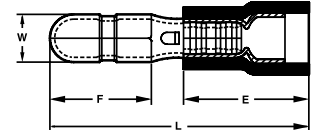

## Vinyl Insulated Bullet Disconnect Dimensions

Wire Range (AWG)	Wire Range (mm <sup>2</sup> )	Max. Wire Ins. Dia. (in.)	Max. Wire Ins. Dia. (mm)	Dimensions (in.)				Dimensions (mm)				Cat. No
				L	B	W	F	L	B	W	L	
22-18	0.5-1.0	.150	3.8	.846	.413	.157	.335	21.5	10.5	4.0	8.5	<b>83-8001</b>
16-14	1.5-2.5	.185	.47	.846	.413	.157	.335	21.5	10.5	4.0	8.5	<b>83-8011</b>