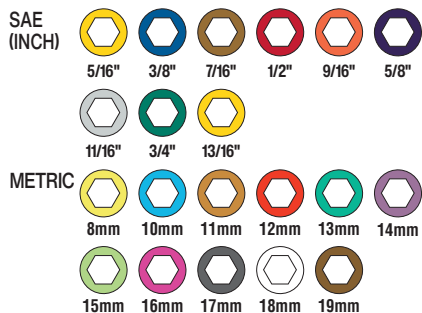

DEEP-WELL 3/8" DRIVE IMPACT SOCKET SETS

Impact Rated

WHAT'S INCLUDED

65121IMPCT, 23-Piece Set

IMPACT ADAPTER

6" MULTI-PURPOSE ADAPTER

3" MULTI-PURPOSE ADAPTER