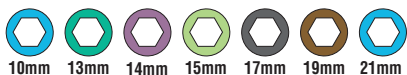

65109IMPCTM, 9-Piece Set

Cat. No.	UPC 0-92644+	Description	Sizes
65121IMPCT	38029-7	KNECT™ (M) Deep-Well 3/8" Drive Impact Socket Set, SAE + Metric, 23-Piece	SAE: 5/16", 3/8", 7/16", 1/2", 9/16", 5/8", 11/16", 3/4", 13/16"; METRIC: 8mm, 10mm, 11mm, 12mm, 13mm, 14mm, 15mm, 16mm, 17mm, 18mm, 19mm
65109IMPCT	38027-3	KNECT™ (M) Deep-Well 3/8" Drive Impact Socket Set, SAE, 9-Piece	5/16", 3/8", 7/16", 1/2", 9/16", 5/8", 3/4"
65109IMPCTM	65277-6	KNECT™ (M) Deep-Well 3/8" Drive Impact Socket Set, Metric, 9-Piece	10mm, 13mm, 14mm, 15mm, 17mm, 19mm 21mm