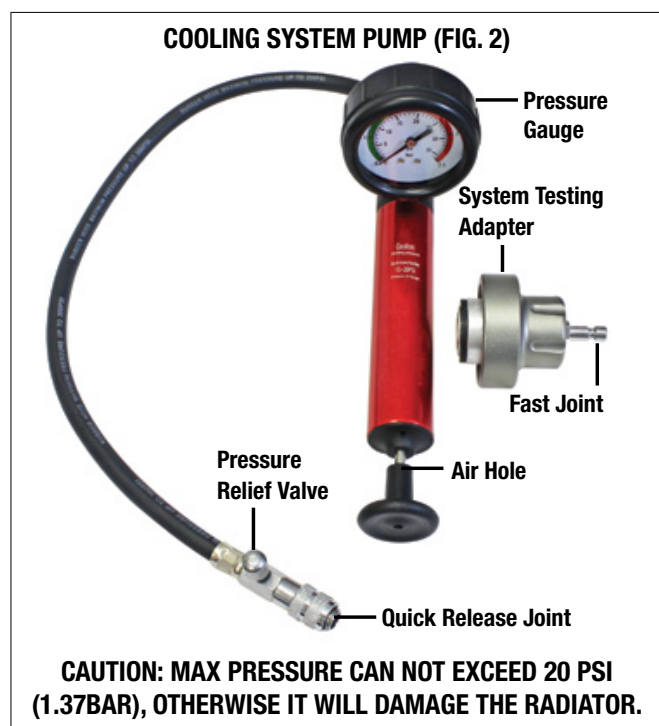

TO TEST FOR LEAKS IN COOLING SYSTEM:

1. Refer to the vehicle's service manual for any specific radiator pressure testing instructions.
2. Loosen the vehicle's radiator cap slowly to relieve any excess pressure before removing the cap completely. **NEVER OPEN THE SYSTEM WHILE HOT**, as this may cause personal injury.
3. Select the proper adapter and configuration of the stationary seat accessories. Securely attach the adapter to the filler neck of the radiator or expansion tank.
4. Attach the quick connector of the hand pump onto the adapter.
5. Rapidly pump the hand pump handle using straight force as shown in figure 1 while watching the pressure gauge. Pressurize the radiator up to the optimal pressure only - **DO NOT OVER PRESSURIZE THE RADIATOR**. Ideal readings should range between 15-20 PSI (1.03-1.37 BAR).
  - Needle holds steady – If gauge hand holds at the same pressure number for 2 minutes, there are no serious leaks in the system.