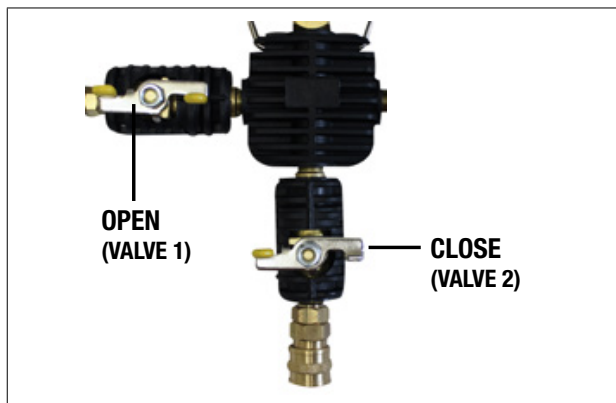

#### PURGING AND REFILLING COOLING SYSTEM

##### PURGE COOLING SYSTEM:

1. Drain coolant from radiator.
2. Remove the purge and refill tool from the test kit and hang the tool in a convenient location under the hood with the hook provided.
3. Choose the correct radiator cap for the vehicle being tested, or the universal rubber radiator adapter from the test kit and install the one of your choice on the cooling system opening. Fasten the quick coupler at the end of the hose on the purge and refill tool to the radiator cap.
4. Turn valve 1 to the open position and valve 2 to the closed position. (See fig. 4)
5. Connect air supply to the purge and refill tool and press ON/OFF until the pressure reaches 20-25 Hg (50-60 cm Hg). Turn valve 1 to the closed position and press ON/OFF off. (See fig. 5)