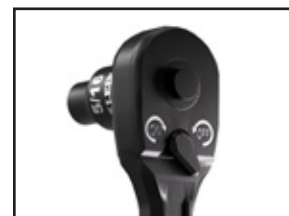

PROFLEX IMPACT SCREWDRIVER BIT & SOCKET SET, 43-PIECE

Impact Rated

72-TOOTH 3/8" DRIVE SOCKET WRENCH

MULTI-PURPOSE SOCKET ADAPTER for multiple driving situations

CUSHION-GRIP™ HANDLE With an adjustable-length blade

MODBOX™ ACCESSORY CASE Compatible with the MODbox™ system for easy organization

WHAT'S INCLUDED

 Square Adapter: 3/8"	 #0, #1, #2, #3	 3/16", 1/4", 5/16"	 #1, #2, #3
 #1, #2	 T10, T15, T20, T25, T27, T30, T40	 3/32", 1/8", 5/32", 3/16", 1/4", 9/16", 2 mm, 2.5 mm, 3 mm, 4 mm, 5 mm	 SAE Sockets: 1/4", 5/16", 3/8", 7/16", 1/2", 9/16", 5/8", 11/16", 3/4", 13/16"

Cat. No.	UPC	Description	Sizes
33806	0-92644-33806-9	ProFlex Impact Screwdriver Bit & Socket Set, 43-Piece	Sq Drive: 3/8"; SAE Sockets: 1/4", 5/16", 3/8", 7/16", 1/2", 9/16", 5/8", 11/16", 3/4", 13/16"; Phillips: #0, #1, #2, #3; Slotted: 3/16", 1/4", 5/16"; Sq: #1, #2, #3; Combo: #1, #2; TORX®: T10, T15, T20, T25, T27, T30, T40; Hex: 3/32", 1/8", 5/32", 3/16", 1/4", 2mm, 2.5mm, 3mm, 4mm, 5mm