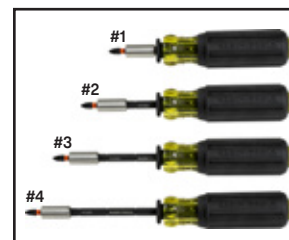

PROFLEX IMPACT SCREWDRIVER BIT & SOCKET SET, 43-PIECE

Impact Rated

72-TOOTH 3/8" DRIVE SOCKET WRENCH

MULTI-PURPOSE SOCKET ADAPTER for multiple driving situations

CUSHION-GRIP™ HANDLE With an adjustable-length blade

MODBOX™ ACCESSORY CASE Compatible with the MODbox™ system for easy organization

WHAT'S INCLUDED

 Square Adapter: 3/8"	 #0, #1, #2, #3	 3/16", 1/4", 5/16"	 #1, #2, #3
 #1, #2	 T10, T15, T20, T25, T27, T30, T40	 3/32", 1/8", 5/32", 3/16", 1/4", 9/16", 2 mm, 2.5 mm, 3 mm, 4 mm, 5 mm	 SAE Sockets: 1/4", 5/16", 3/8", 7/16", 1/2", 9/16", 5/8", 11/16", 3/4", 13/16"

Cat. No.	UPC	Description	Sizes
33806	0-92644-33806-9	ProFlex Impact Screwdriver Bit & Socket Set, 43-Piece	Sq Drive: 3/8"; SAE Sockets: 1/4", 5/16", 3/8", 7/16", 1/2", 9/16", 5/8", 11/16", 3/4", 13/16"; Phillips: #0, #1, #2, #3; Slotted: 3/16", 1/4", 5/16"; Sq: #1, #2, #3; Combo: #1, #2; TORX®: T10, T15, T20, T25, T27, T30, T40; Hex: 3/32", 1/8", 5/32", 3/16", 1/4", 2mm, 2.5mm, 3mm, 4mm, 5mm