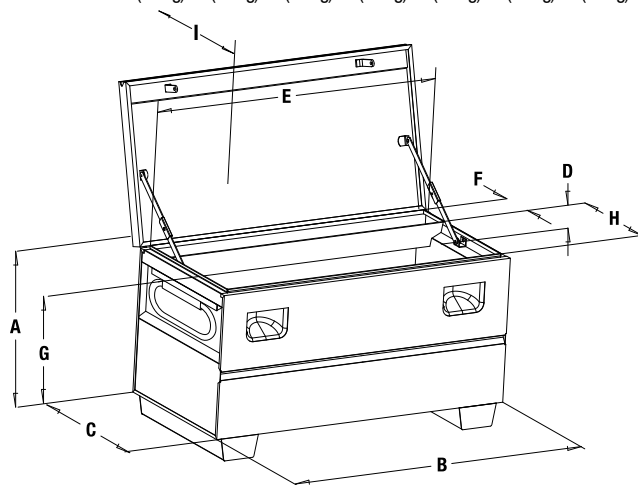

STORAGE Chests

- Recessed and concealed lock protectors for maximum security against drilling and cutting lock (Model 1332 and 1636 one lock protector only)
- Finger-groove lid handle for easy opening
- Convenient storage tray on back wall for small items (Models 2448, 2460, 2472, 3048)
- "X" models do not include rear tray for larger opening
- Heavy-duty piano hinges with non-removable pin
- Patented, ergonomically designed fold-down recessed handles
- Angled 3-1/2" high support skids feature threaded holes for easy caster installation
- Recommend #1 and #5 Master Lock® padlocks or equivalent
- Made in the USA

SPECIFICATIONS 1332 1636 2142 2448 2460 3048 2472

Capacity FT³	4.9	6.7	9.7	16.6	20.8	25	25
Weight	78 lbs. (35 kg)	101 lbs. (46 kg)	124 lbs. (56 kg)	159 lbs. (72 kg)	184 lbs. (83 kg)	200 lbs. (91 kg)	214 lbs. (97 kg)

Optional casters available for increased mobility. See page 433 for options

DIMENSIONS

	A	B	C	D	E	F	G	H	I
1332	14"	32"	19"	—	29.5"	—	—	—	16.75"
1636	17"	36"	19"	—	33.5"	—	—	—	16.75"
2142	20"	42"	20"	—	39.5"	—	—	—	17.75"
2448	25"	48"	24"	4"	45.5"	4"	19"	15.5"	21.75"
2448X	25"	48"	24"	—	45.5"	—	—	15.5"	21.75"
2460	25"	59"	24"	4"	57.5"	4"	19"	15.5"	21.75"
2460X	25"	59"	24"	—	57.5"	—	—	15.5"	21.75"
3048	30"	48"	30"	4"	45.5"	4"	24"	21.5"	27.75"
3048X	30"	48"	30"	—	45.5"	—	—	21.5"	27.75"
2472	25"	72"	24"	4"	69.5"	4"	19"	15.5"	21.75"
2472X	25"	72"	24"	—	69.5"	—	—	15.5"	21.75"