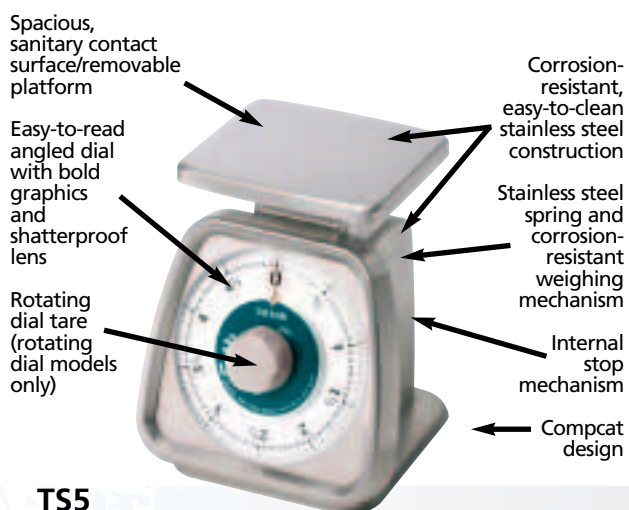

Mechanical Portion Control Scales Specifications:

All Models

Accuracy	± 1% + 1 division
Dimensions	7-1/2" X 7-1/2" X 8-3/4"
Platform	Stainless steel (304); 6" X 5-1/4"; removable
Dial Face	Easy-view 15° tilt; shatterproof polycarbonate lens
Zero Adjust	Sealed knob under platform
Chassis	Non-corrosive stainless steel
Main Spring	Stainless steel
Internal Components	Stainless steel or corrosion-resistant nickel plated steel

Rotating Dial Models Only

Tare	Large knob for fast, easy operation

TS5